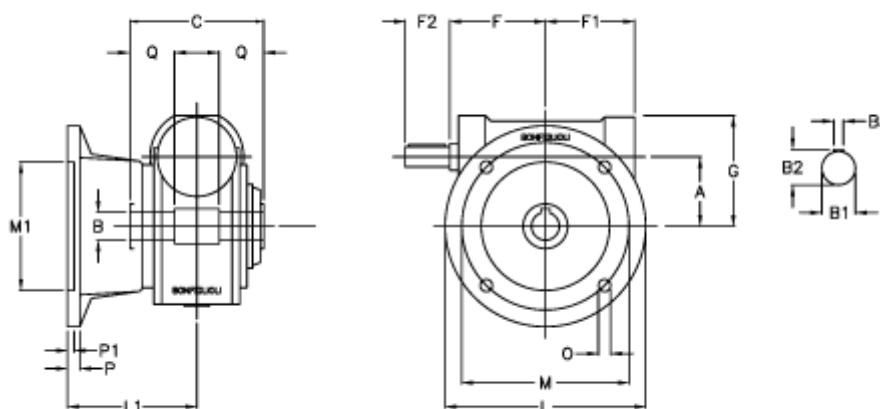

Data Sheet

Article number: 3901030040400

Description: Worm gear with solid input shaft
VF 30F-40-HS

Measures

a	= 30.0	F1 = 46	P = 6
B	= 14	F2 = 20	P1 = 4
B1	= 9	g = 50	Q = 20.5
B2	= 10.2	L = 80	
B3	= 3	L1 = 50.5	
C	= 55	m = 68	
Description	= VF 30F-xx-HS	M1 = 50	
F	= 50.0	O = 6.5	